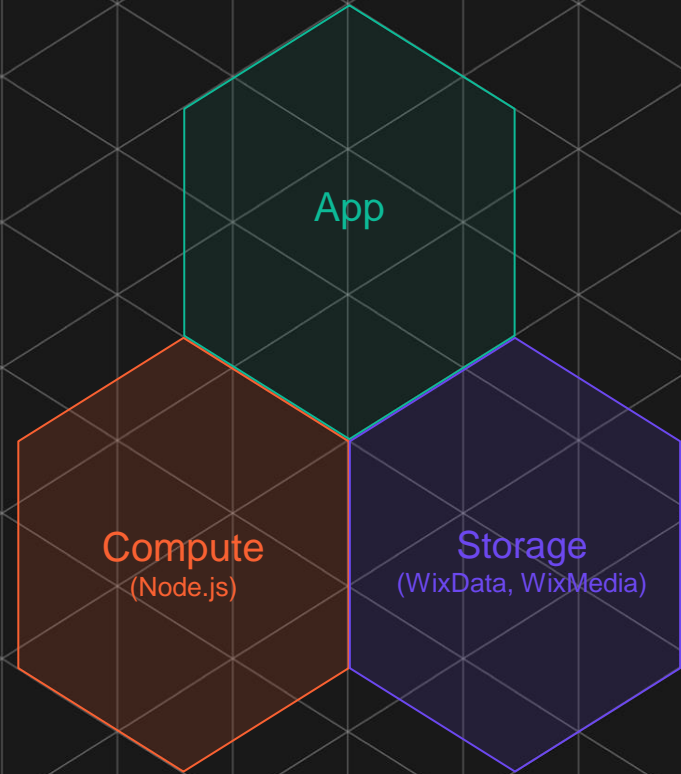

# Fully Managed

- **App:**

- Visual Builder
- Identity Management
- Business Applications
- CRM
- DataBinding
- Content Pages

- **Compute (Node.js):**

- HTTP functions
- Events
- Scheduler
- NPM
- Web modules
- Routers
- Secrets
- Monitoring

- **Storage**  
(WixData, WixMedia):

- CRUD
- Video / Images
- Batching
- Aggregates
- Hooks
- External Collections
- Permissions