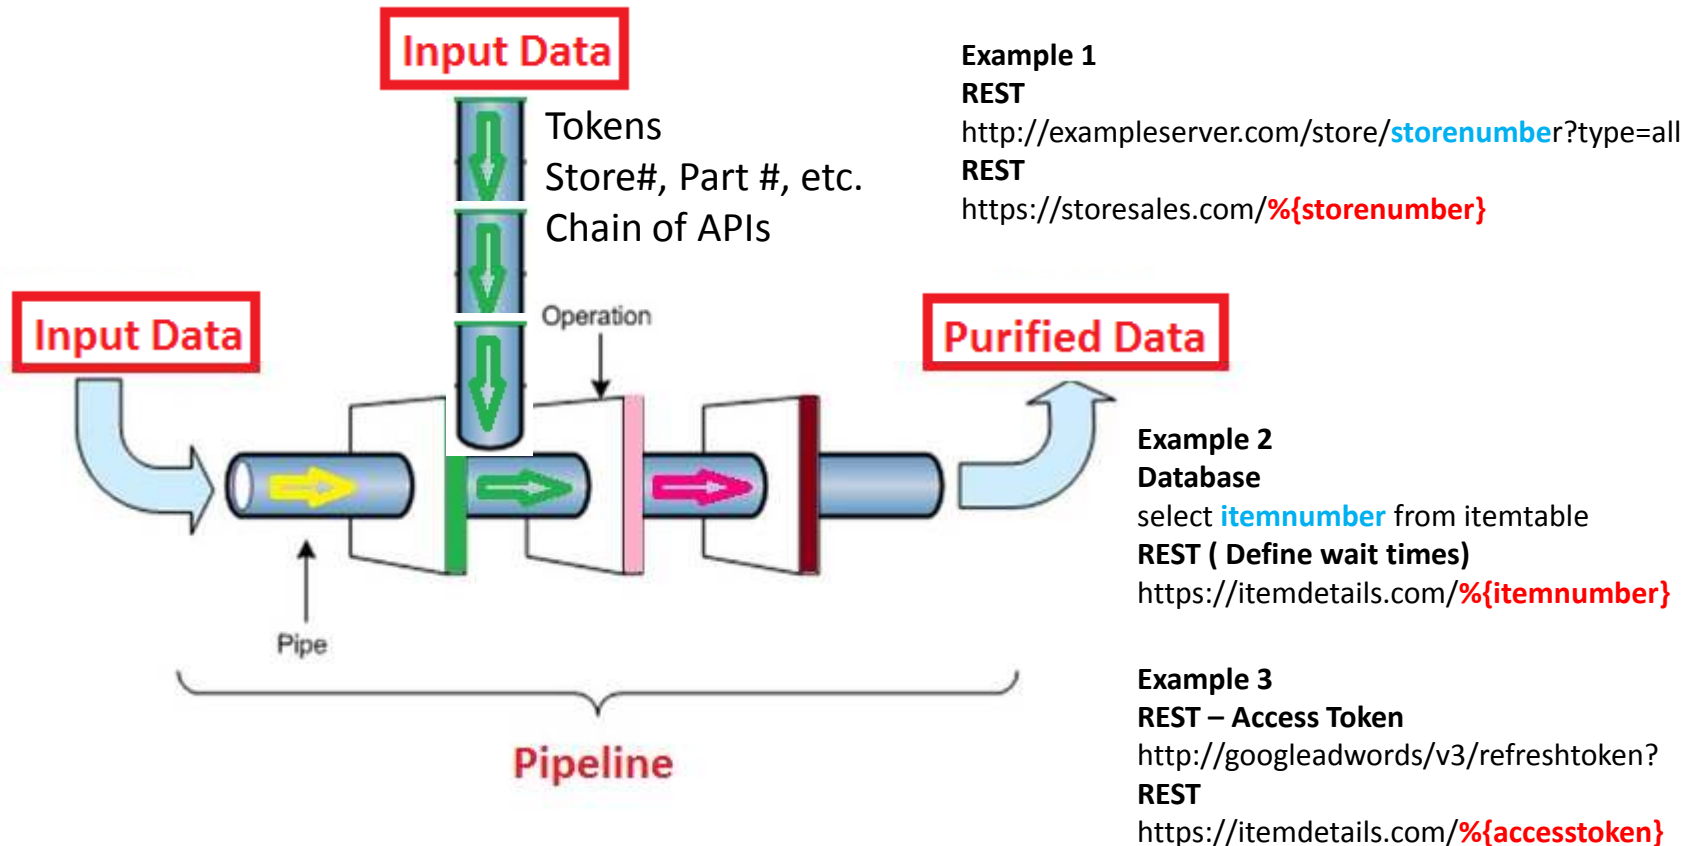

## Solve complex API challenges in easy way

**Stream more than one pipeline :  
Connected Pipeline, pass data from  
one API to another**

**Dynamic Number of  
Pages in API Response**

**Short Life tokens to get  
API response: OAuth 2.0,  
Signature Auth,  
Integration Auth**

**Process more than  
100K records in one  
API request without  
data staging**

**Solve limitations in  
fetching more than 5K  
record per request  
with wait time period**

**Stream data in attachments/files  
For targets like Amazon S3, Google  
Drive, Oracle Fusion Docs etc.**

# Connected Pipeline

Pass on Data from One Pipeline to Another Pipeline